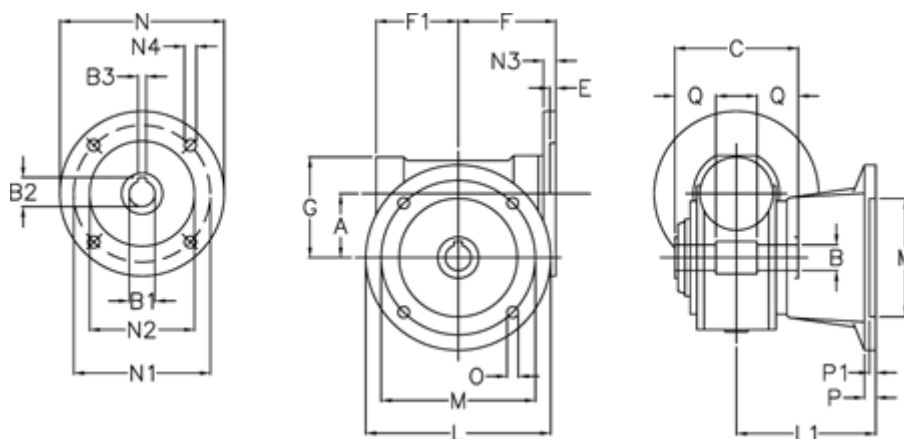

Article number: 390204906062210
 Description: Worm gear
 VF 49-FA2-60-63B5

Measures

A = 49.5	F1 = 63	N2 = 95
B = 25 H7	G = 80	N3 = 10.5
B1 E7 = 11	L = 125	N4 = 9.5
B2 = 12.8	L1 = 115	O = 10.5
B3 H9 = 4	M = 90	P = 12
C = 82	M1 = 70	P1 = 10
E = 3	N = 140	Q = 22.5
F = 70	N1 = 115	